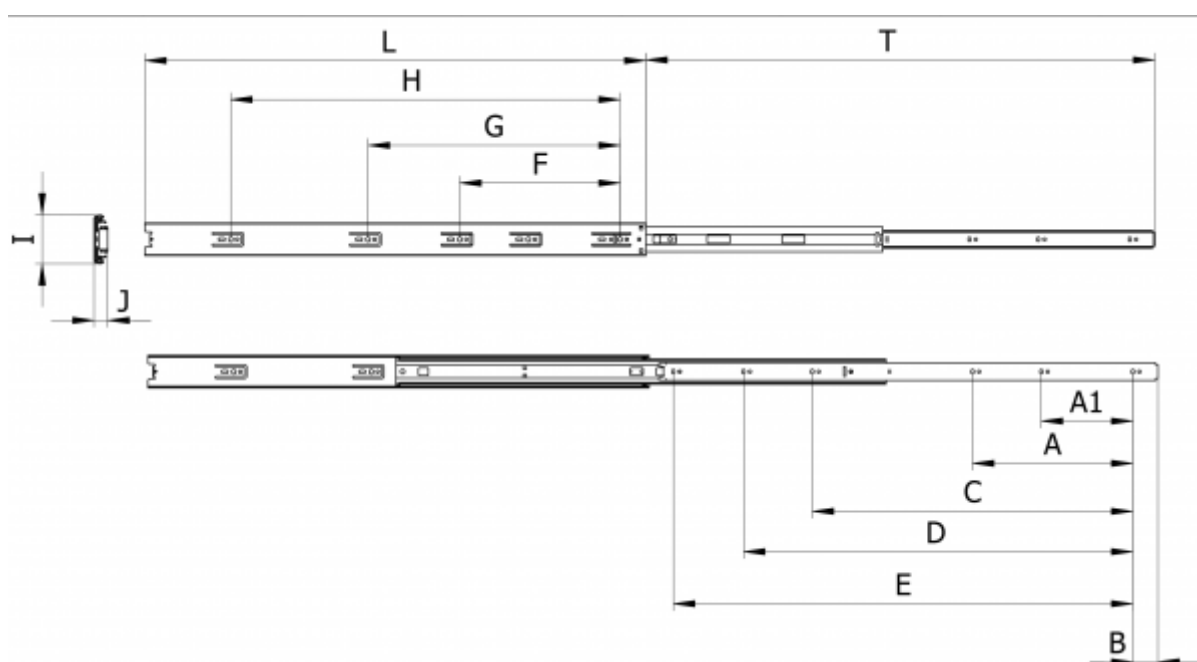

Article number: 11134041

Description: Thomas Regout Telescopic Slide 11134041 4608, 3-piece
Length 700 mm / load cap. 33 kg / extension 711 mm

Measures

A = 224	H = -
A1 = 128	I = 45.4
B = 35	J = 12.7
C = 416	L = 700
D = 544	Load capacity = 33
E = 642	T = 711
F = 224	
G = 352	